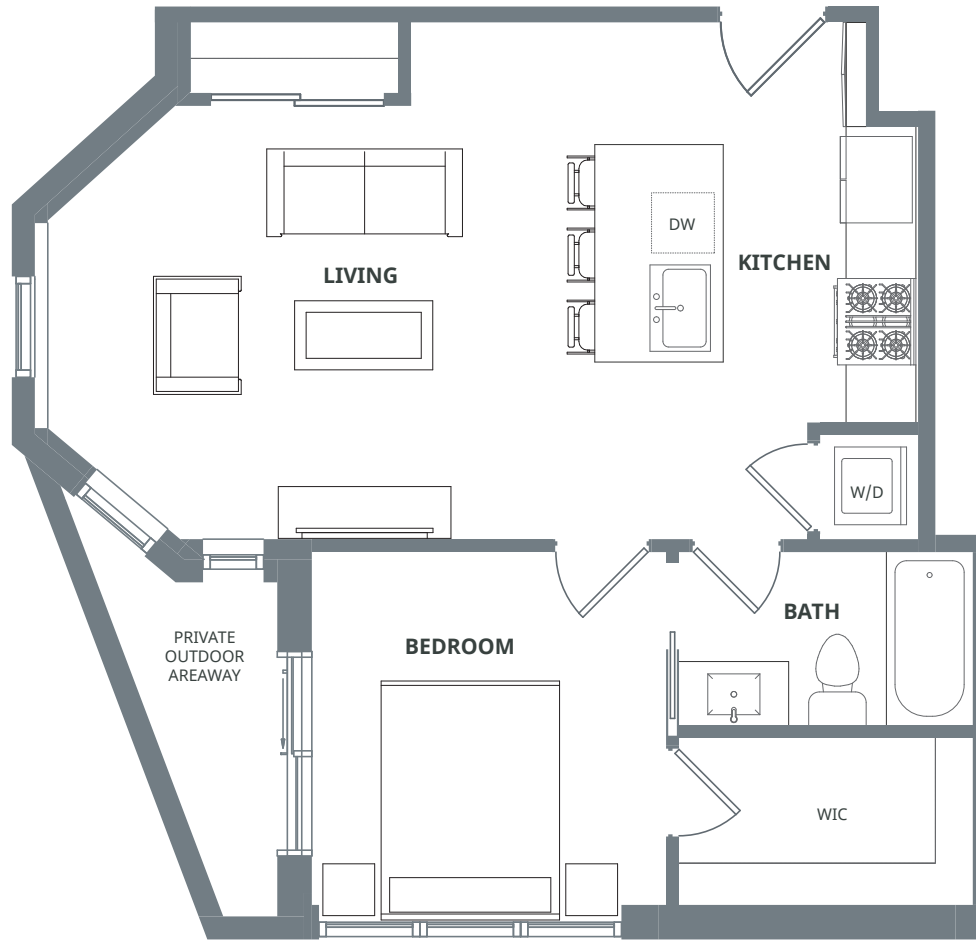

THE SENOVA

RESIDENCE 1 | ONE BEDROOM | ONE BATHROOM | 622 SF

Floor plans are artist's renderings and accuracy cannot be guaranteed. All room dimensions and area calculations are approximations. Plans and specifications are subject to change without notice or obligation. This document is for illustrative purposes only and is not part of a legal contract. See our Sales Manager for specific details. ©2019 All Rights Reserved.