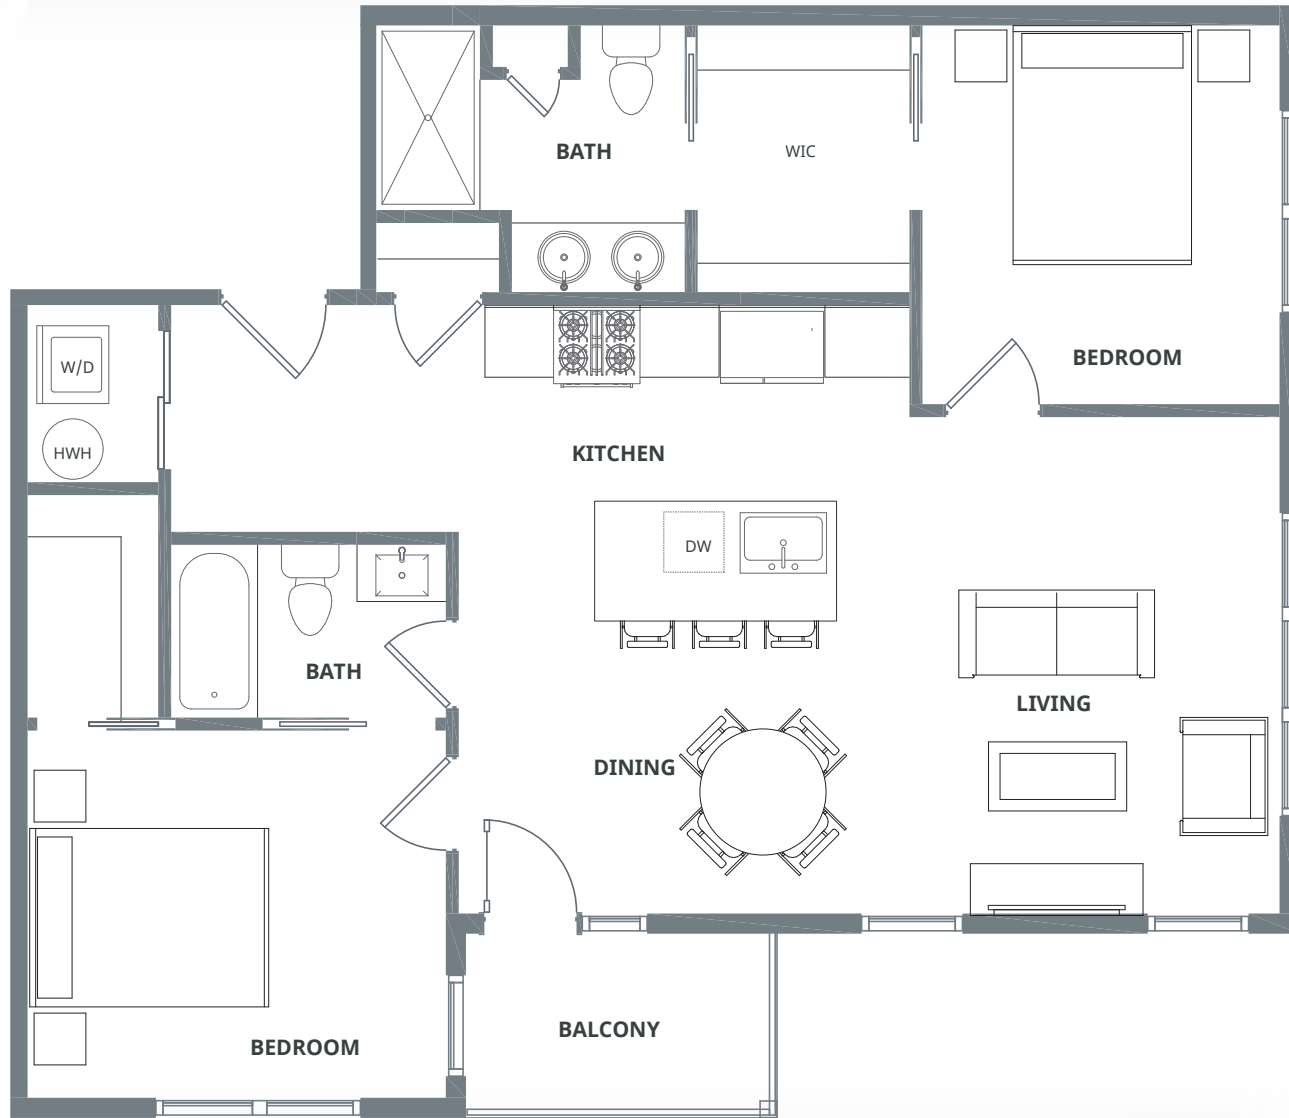

THE SENOVA

RESIDENCE 7 | TWO BEDROOM | TWO BATHROOM | 977 SF

Floor plans are artist's renderings and accuracy cannot be guaranteed. All room dimensions and area calculations are approximations. Plans and specifications are subject to change without notice or obligation. This document is for illustrative purposes only and is not part of a legal contract. See our Sales Manager for specific details. ©2019 All Rights Reserved.